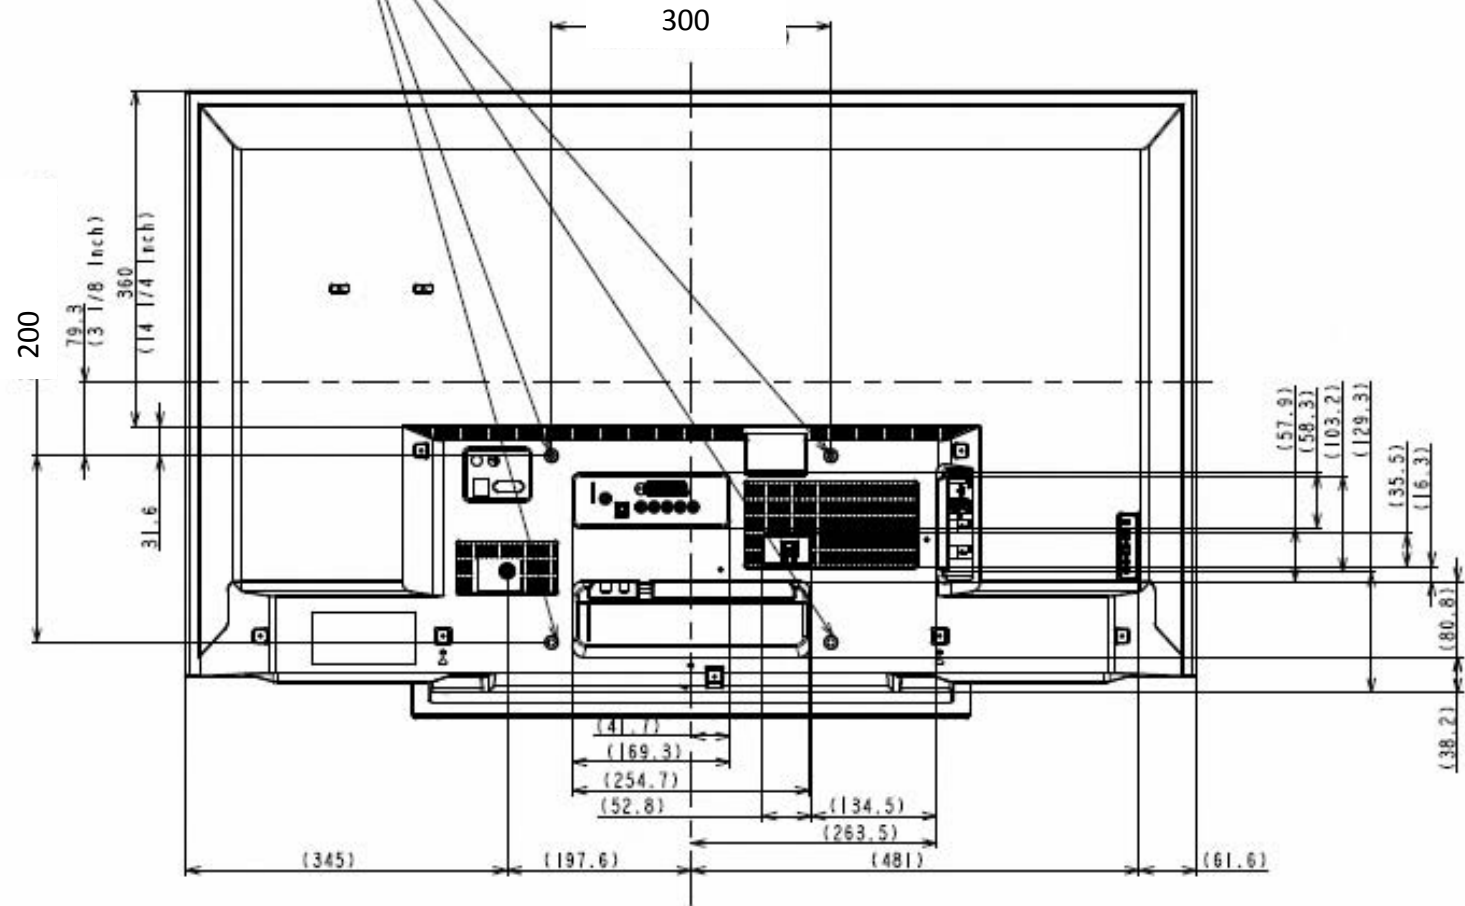

# KDL-48W600B

# KDL-48W600B

M6 HOLES FOR WALL MOUNT BRACKET  
\*REFER INSTRUCTION MANUAL FOR SCREW LENGTH INFORMATION

# KDL-48W600B

WALL-MOUNT ADAPTER

SU-WL450 STANDARD

SU-WL450 SLIM