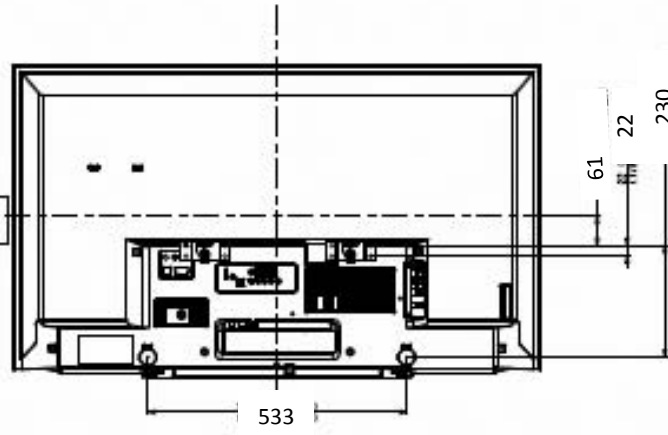

# KDL-48W600B

# KDL-48W600B

M6 HOLES FOR WALL MOUNT BRACKET  
\*REFER INSTRUCTION MANUAL FOR SCREW LENGTH INFORMATION

# KDL-48W600B

WALL-MOUNT ADAPTER

SU-WL450 STANDARD

SU-WL450 SLIM