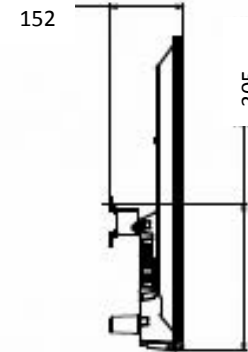

SU-WL450 STANDARD