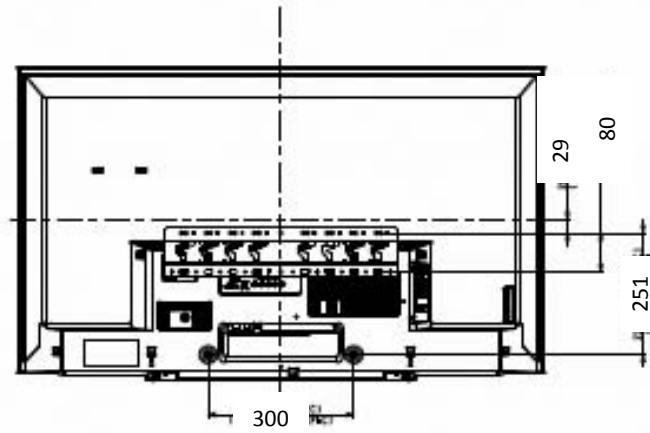

SU-WL450 STANDARD