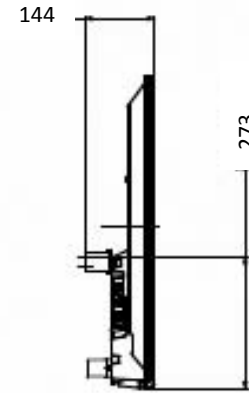

KDL-48W600B

WALL-MOUNT ADAPTER