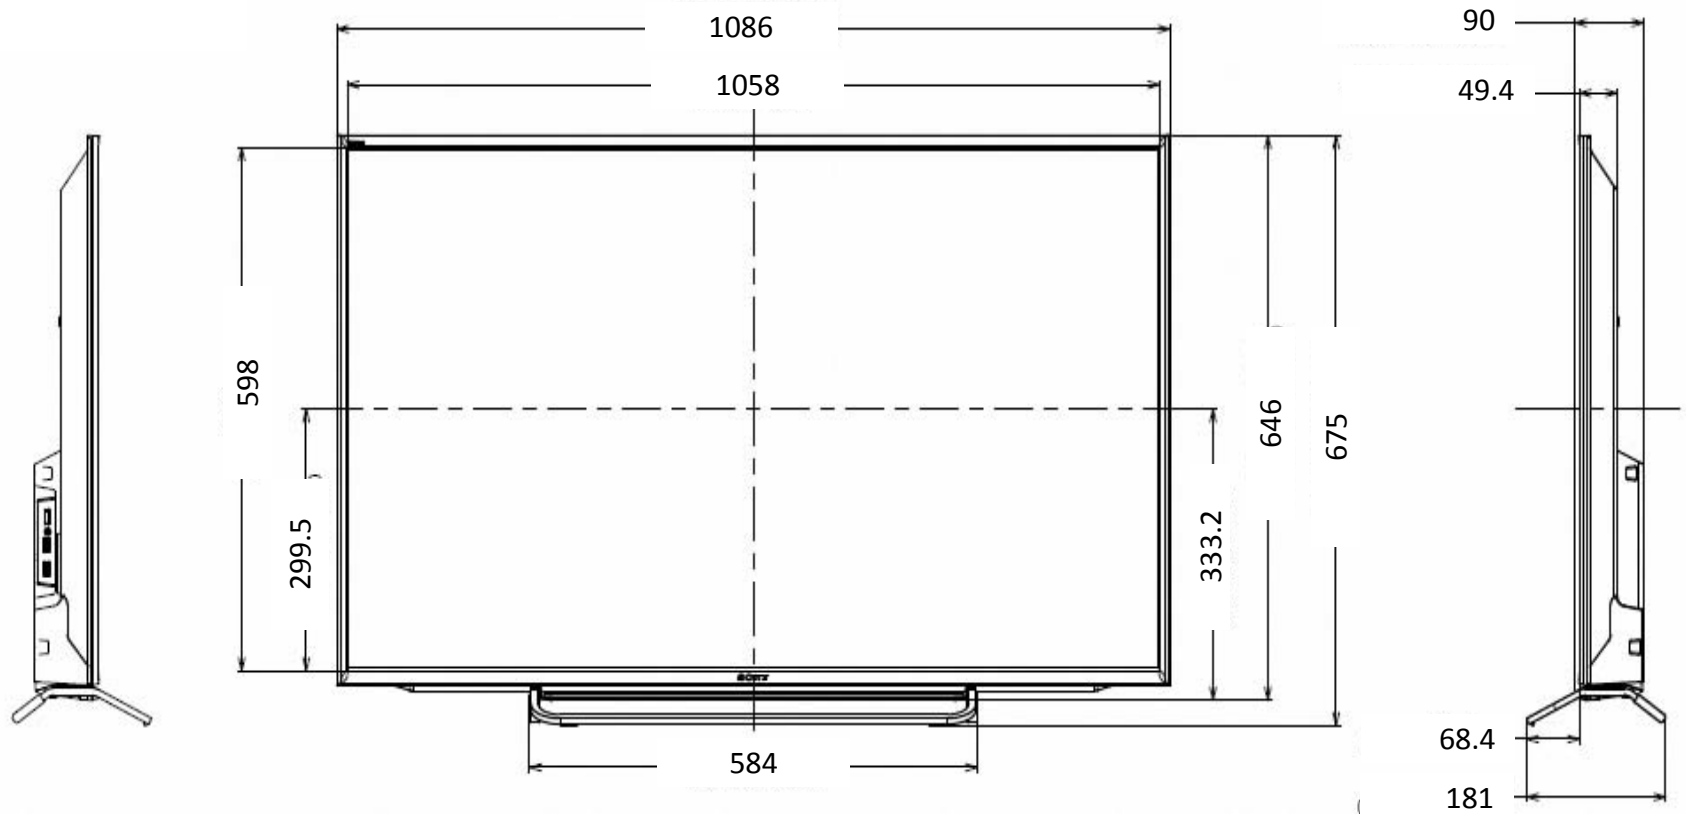

# KDL-48W600B

# KDL-48W600B

M6 HOLES FOR WALL MOUNT BRACKET  
\*REFER INSTRUCTION MANUAL FOR SCREW LENGTH INFORMATION

# KDL-48W600B

WALL-MOUNT ADAPTER

SU-WL450 STANDARD

SU-WL450 SLIM