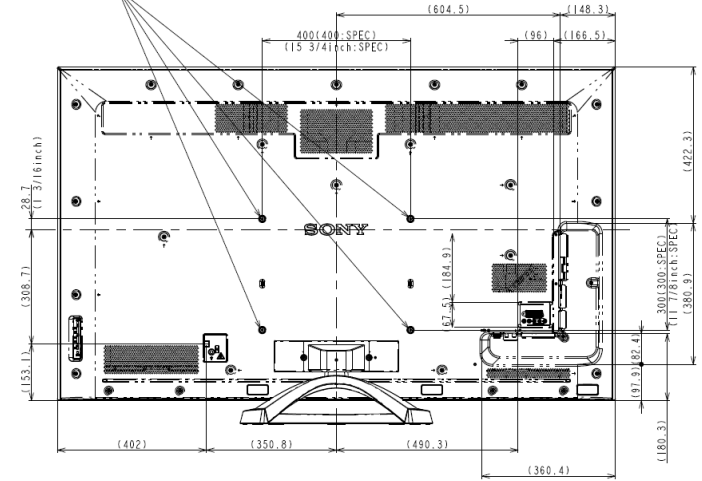

# BRAVIA KDL-65HX950

MxR to 12+T (T: VESA PALTE THICKNESS)  
or +PSWx16 (for SONY wall mount)

# BRAVIA KDL-65HX950

0°

5°

10°

15°

20°