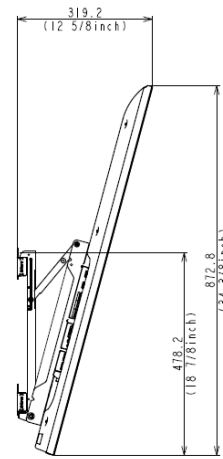

# BRAVIA KDL-65HX950

MxR to 12+T (T: VESA PALTE THICKNESS)  
or +PSWx16 (for SONY wall mount)

# BRAVIA KDL-65HX950

0°

5°

10°

15°

20°