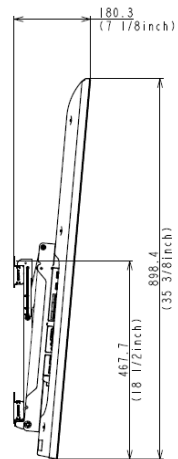

# BRAVIA KDL-65HX950

MxR to 12+T (T: VESA PALTE THICKNESS)  
or +PSWx16 (for SONY wall mount)

# BRAVIA KDL-65HX950

0°

5°

10°

15°

20°