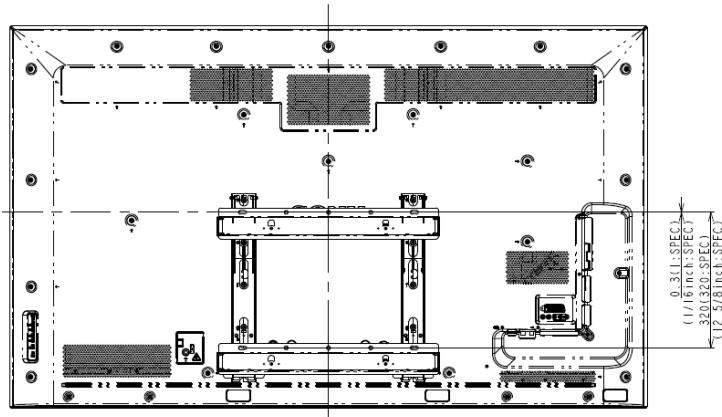

# BRAVIA KDL-65HX950

MxR to 12+T (T: VESA PALTE THICKNESS)  
or +PSWx16 (for SONY wall mount)

# BRAVIA KDL-65HX950

0°

5°

10°

15°

20°