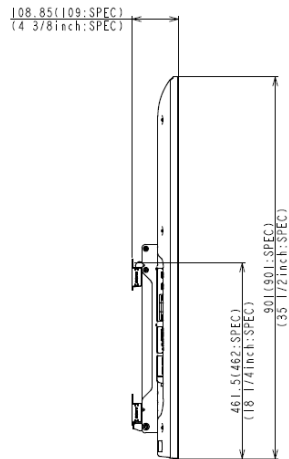

# BRAVIA KDL-65HX950

MxR to 12+T (T: VESA PALTE THICKNESS)  
or +PSWx16 (for SONY wall mount)

# BRAVIA KDL-65HX950

0°

5°

10°

15°

20°