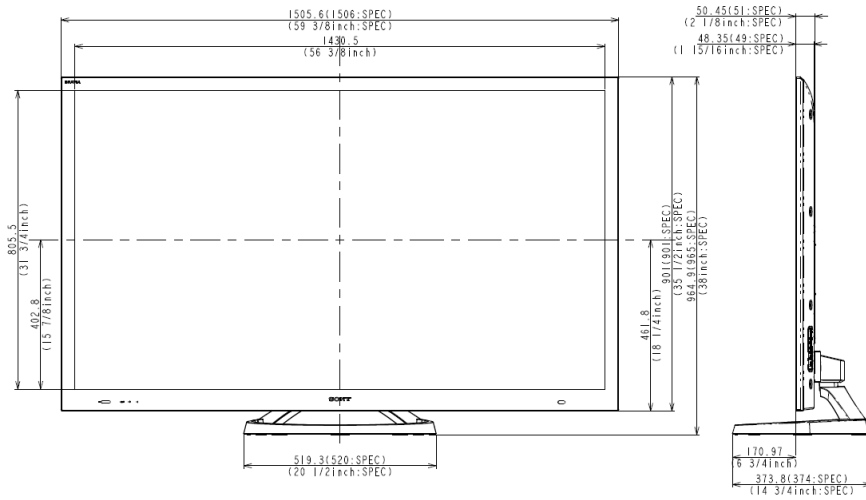

# BRAVIA KDL-65HX950

MxR to 12+T (T: VESA PALTE THICKNESS)  
or +PSWx16 (for SONY wall mount)

# BRAVIA KDL-65HX950

0°

5°

10°

15°

20°