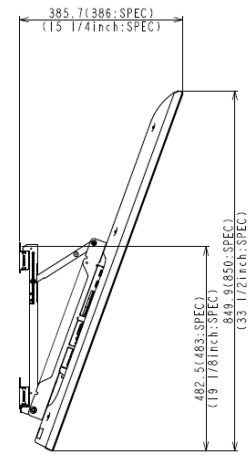

# BRAVIA KDL-65HX950

MxR to 12+T (T: VESA PALTE THICKNESS)  
or +PSWx16 (for SONY wall mount)

# BRAVIA KDL-65HX950

0°

5°

10°

15°

20°