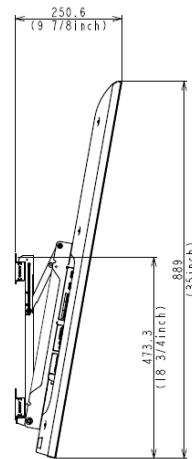

# BRAVIA KDL-65HX950

MxR to 12+T (T: VESA PALTE THICKNESS)  
or +PSWx16 (for SONY wall mount)

# BRAVIA KDL-65HX950

0°

5°

10°

15°

20°