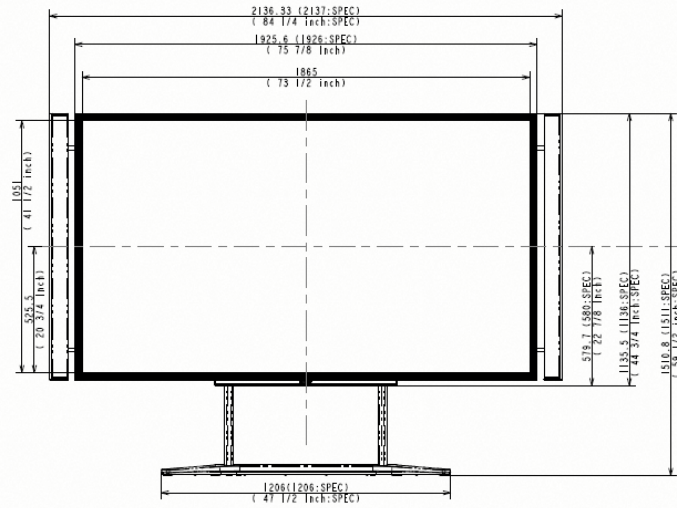

BRAVIA KD-84X9000

M6x18 to 12xT (T: VESA PLATE THICKNESS)
or 4PSWx16 (for SONY wall mount)

TABLE TOP STAND

SU-WL500

0°