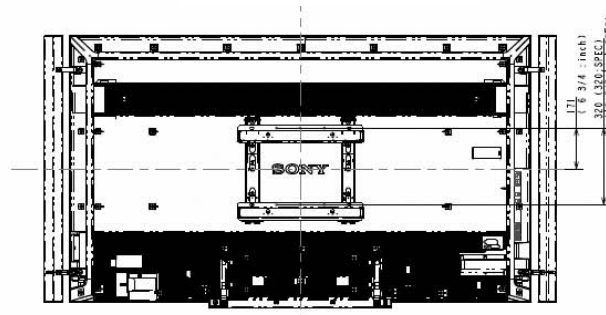

BRAVIA KD-84X9000

M6x18 to 12xT (T: VESA PLATE THICKNESS)
or 4PSWx16 (for SONY wall mount)

TABLE TOP STAND

SU-WL500

0°