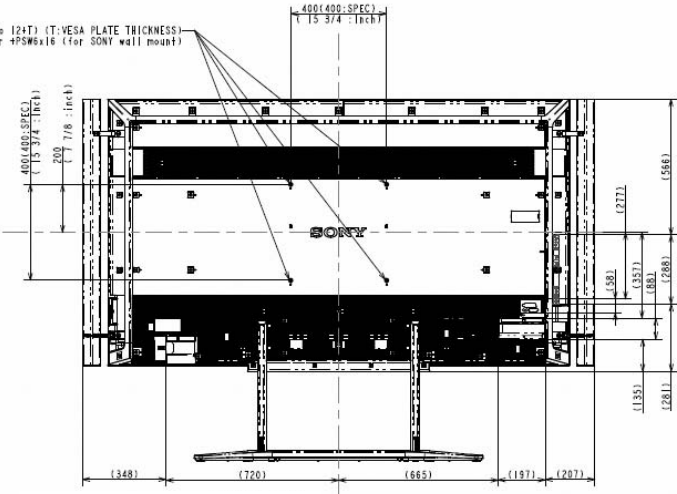

BRAVIA KD-84X9000

M6x18 to 12xT (T: VESA PLATE THICKNESS)
or 4PSWx16 (for SONY wall mount)

TABLE TOP STAND

SU-WL500

0°