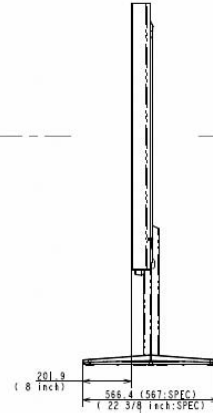

BRAVIA KD-84X9000

M6x18 to 12xT (T: VESA PLATE THICKNESS)
or 4PSWx16 (for SONY wall mount)

TABLE TOP STAND

SU-WL500

0°