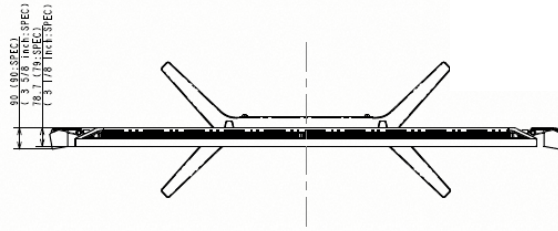

BRAVIA KD-84X9000

M6x18 to 12xT (T: VESA PLATE THICKNESS)
or 4PSWx16 (for SONY wall mount)

TABLE TOP STAND

SU-WL500

0°