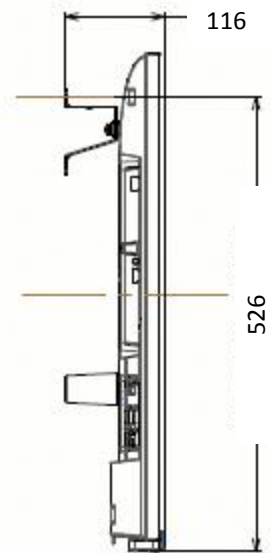

KDL-42W802A

M6 Holes for wall mount bracket
 *Refer instruction manual for screw length information

SU-FL75