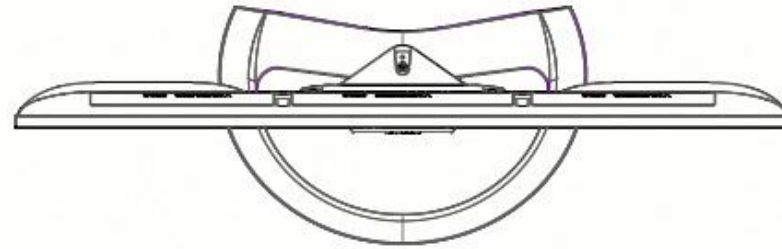

KDL-42W802A

M6 Holes for wall mount bracket
 *Refer instruction manual for screw length information

SU-FL75