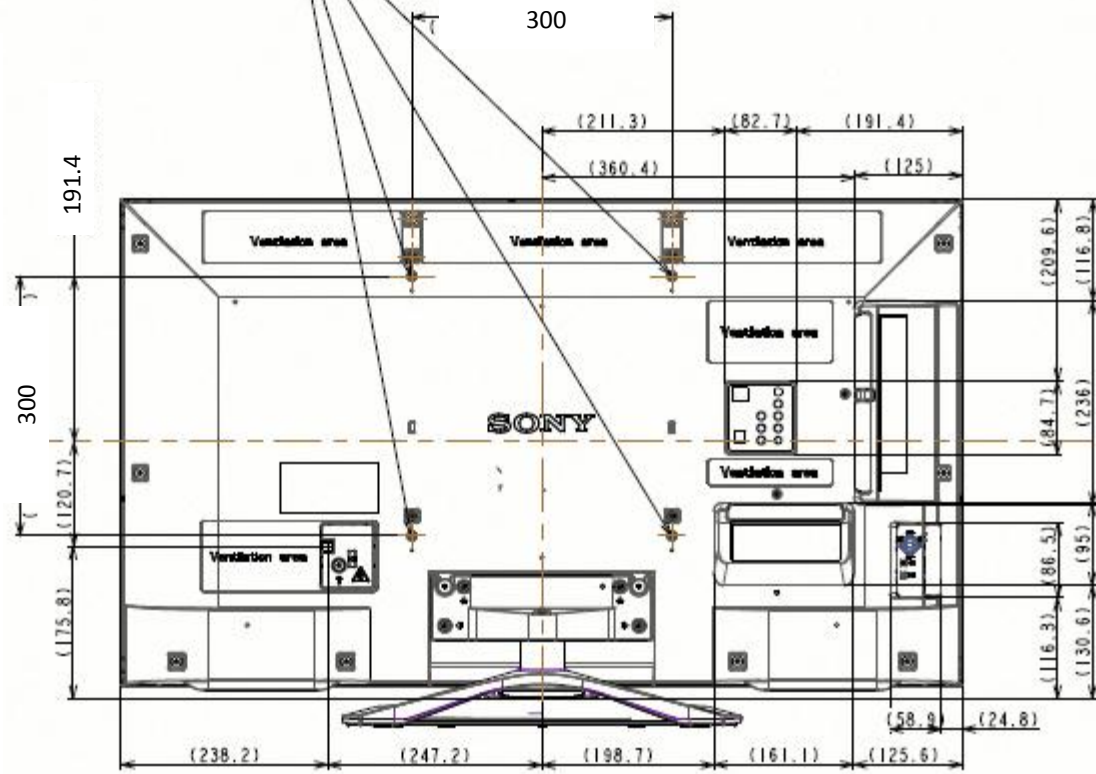

KDL-42W802A

M6 Holes for wall mount bracket
 *Refer instruction manual for screw length information

SU-FL75