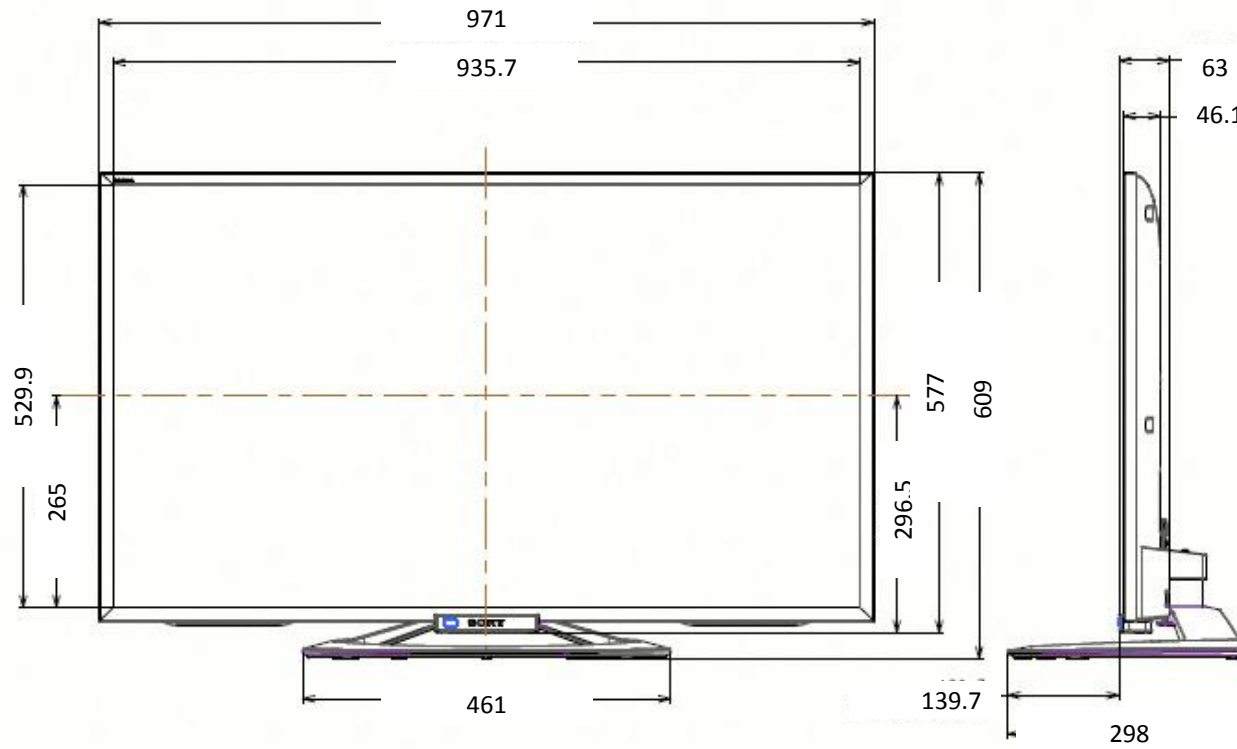

KDL-42W802A

M6 Holes for wall mount bracket
 *Refer instruction manual for screw length information

SU-FL75