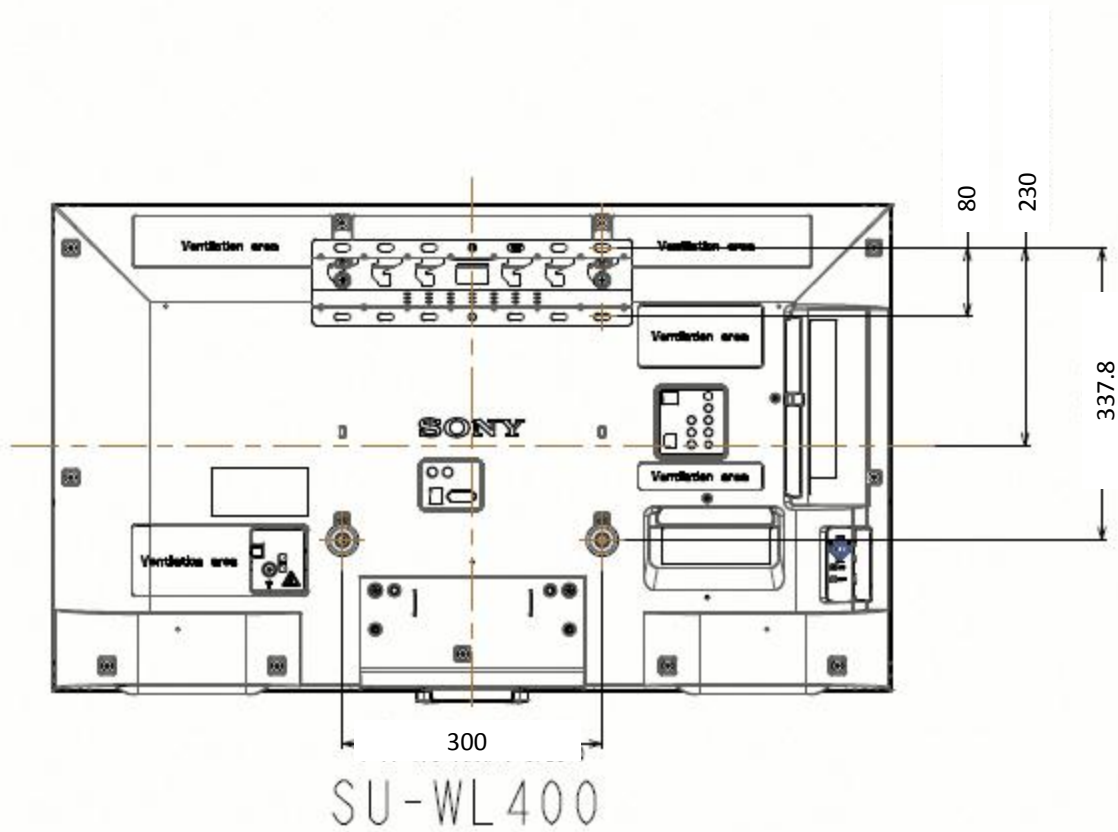

KDL-42W802A

M6 Holes for wall mount bracket
 *Refer instruction manual for screw length information

SU-FL75