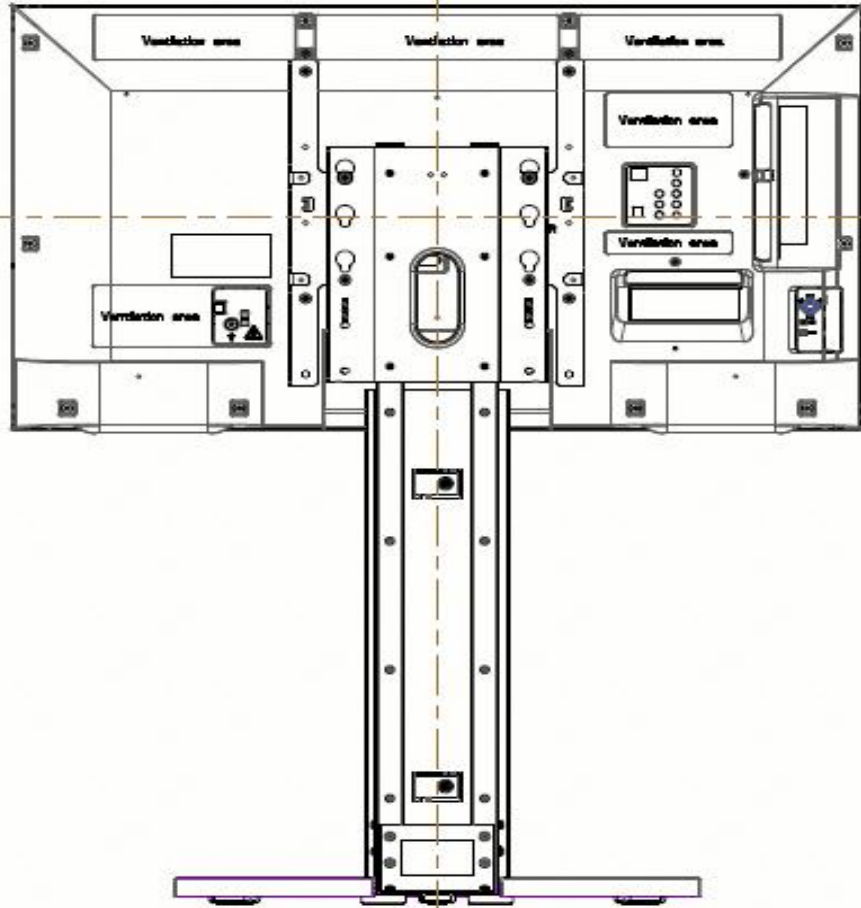

KDL-42W802A

M6 Holes for wall mount bracket
 *Refer instruction manual for screw length information

SU-FL75