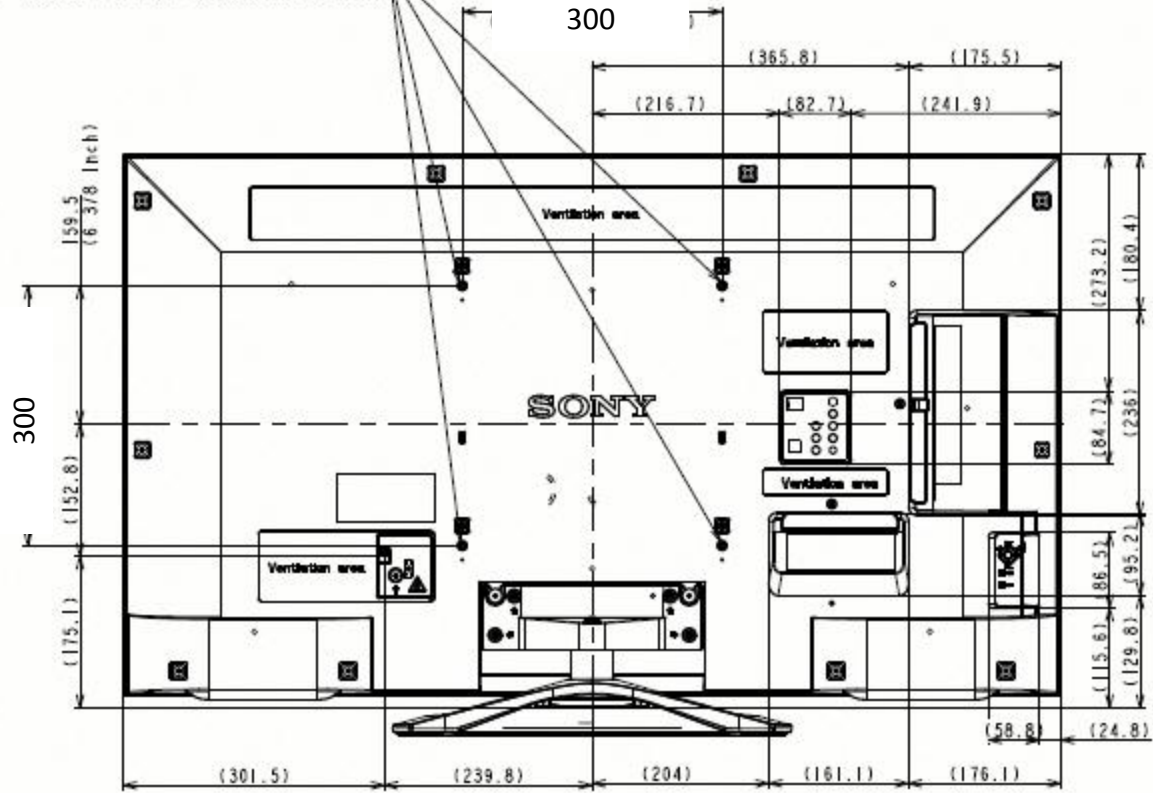

KDL-47W802A

M6 Holes for wall mount bracket
*Refer instruction manual for screw length information

SU-WL400

SU-FL75