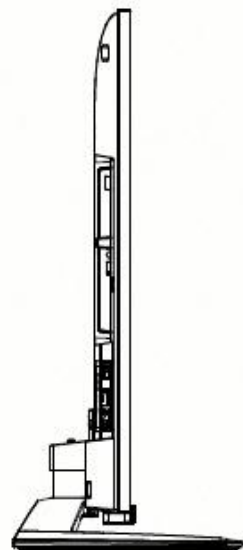

KDL-47W802A

M6 Holes for wall mount bracket
*Refer instruction manual for screw length information

SU-WL400

SU-FL75