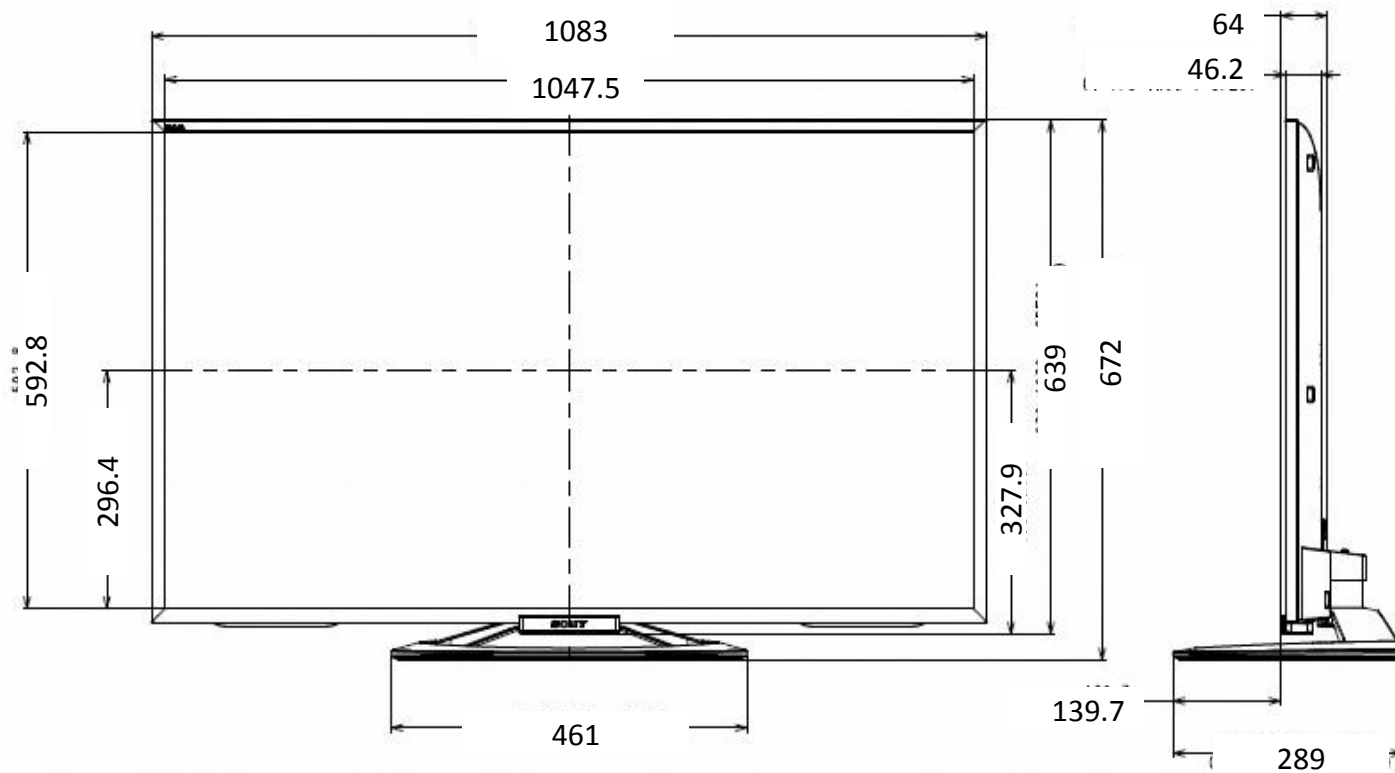

KDL-47W802A

M6 Holes for wall mount bracket
*Refer instruction manual for screw length information

SU-WL400

SU-FL75