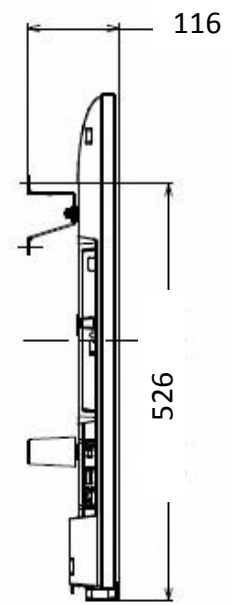

KDL-47W802A

M6 Holes for wall mount bracket
*Refer instruction manual for screw length information

SU-WL400

SU-FL75