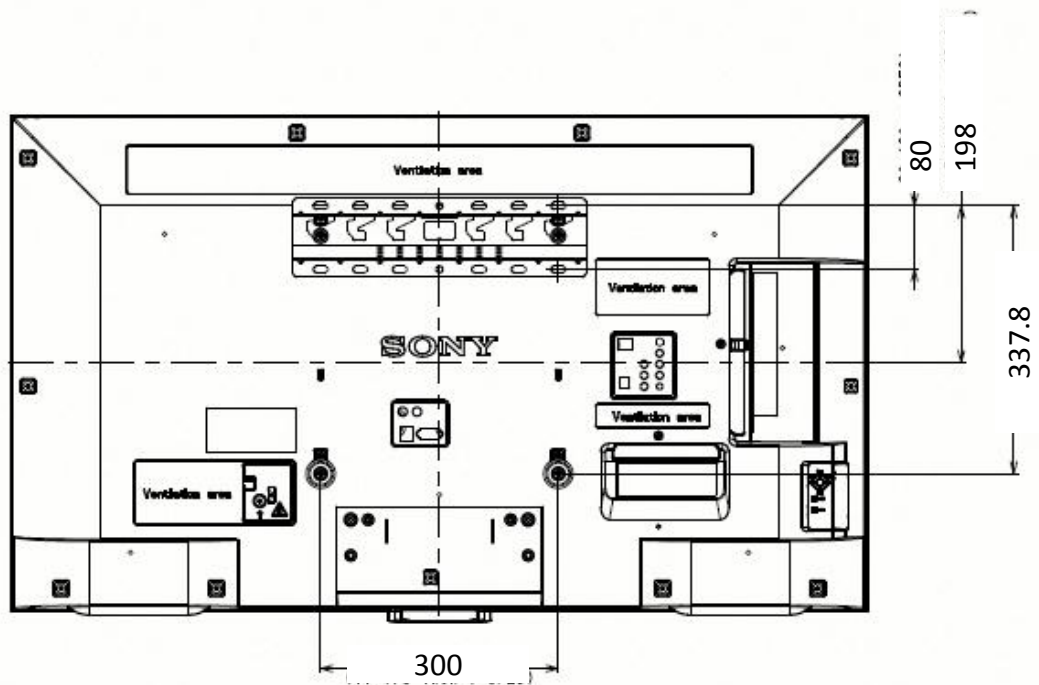

KDL-47W802A

M6 Holes for wall mount bracket
*Refer instruction manual for screw length information

SU-WL400

SU-FL75