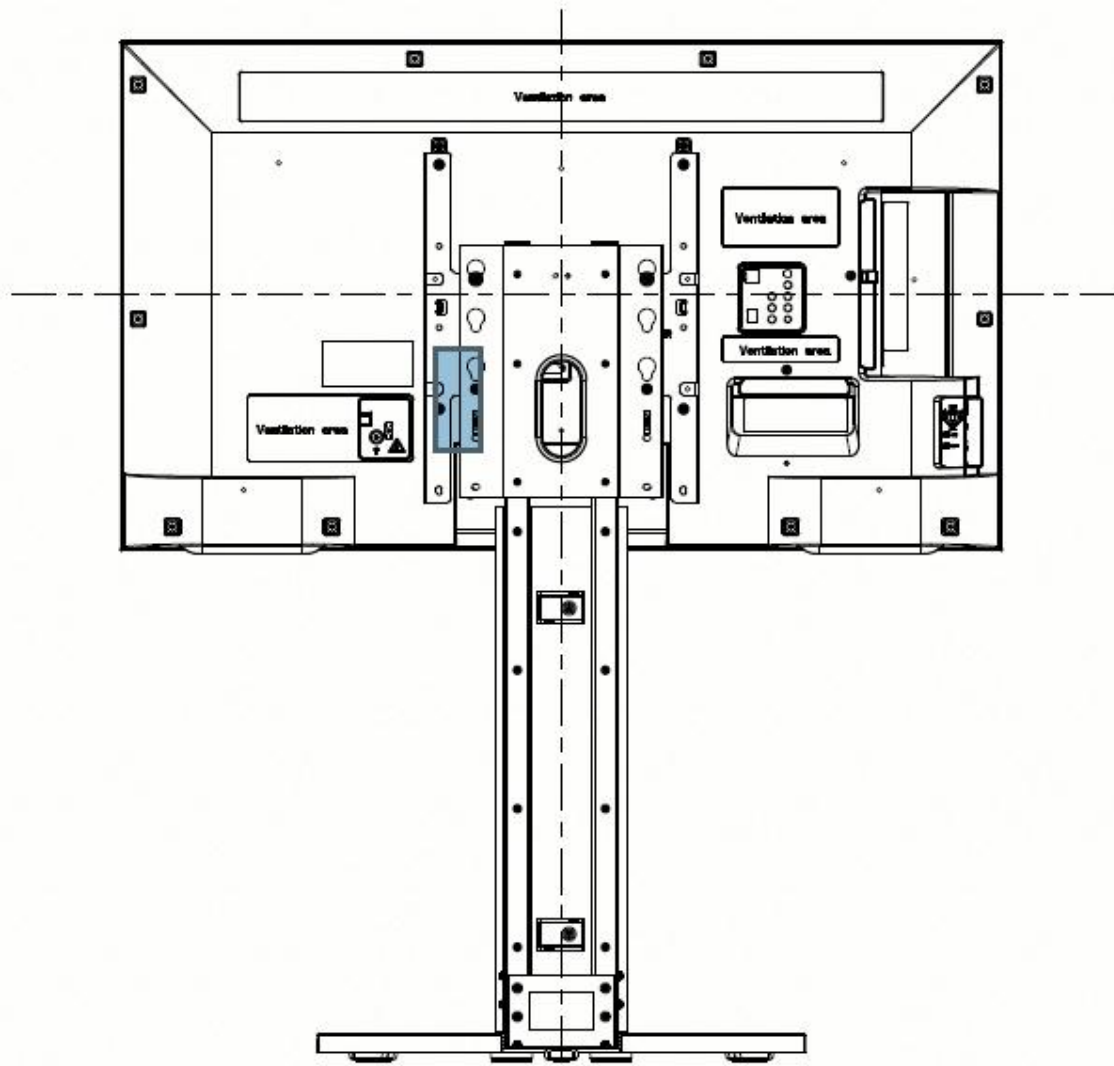

KDL-47W802A

M6 Holes for wall mount bracket
*Refer instruction manual for screw length information

SU-WL400

SU-FL75