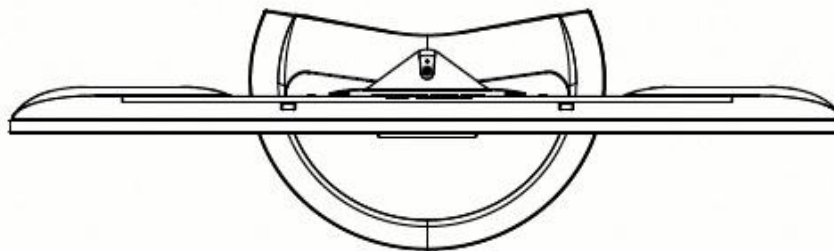

KDL-47W802A

M6 Holes for wall mount bracket
*Refer instruction manual for screw length information

SU-WL400

SU-FL75