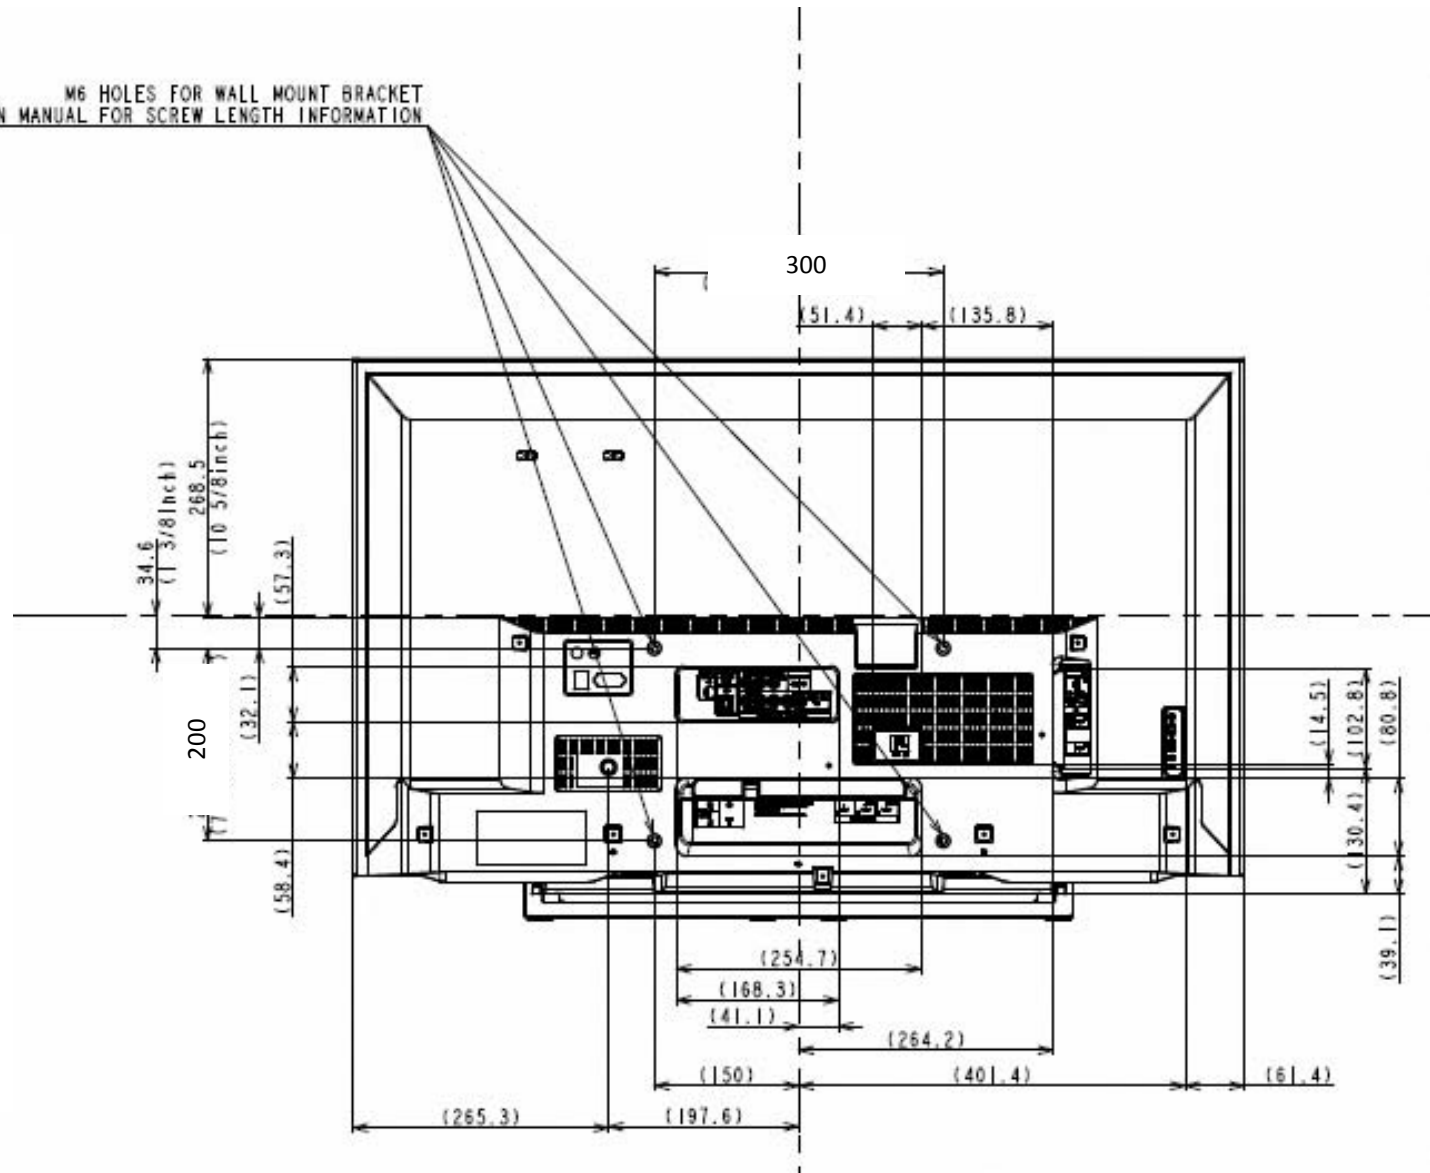

# KDL-40W600B

# KDL-40W600B

M6 HOLES FOR WALL MOUNT BRACKET  
\*REFER INSTRUCTION MANUAL FOR SCREW LENGTH INFORMATION