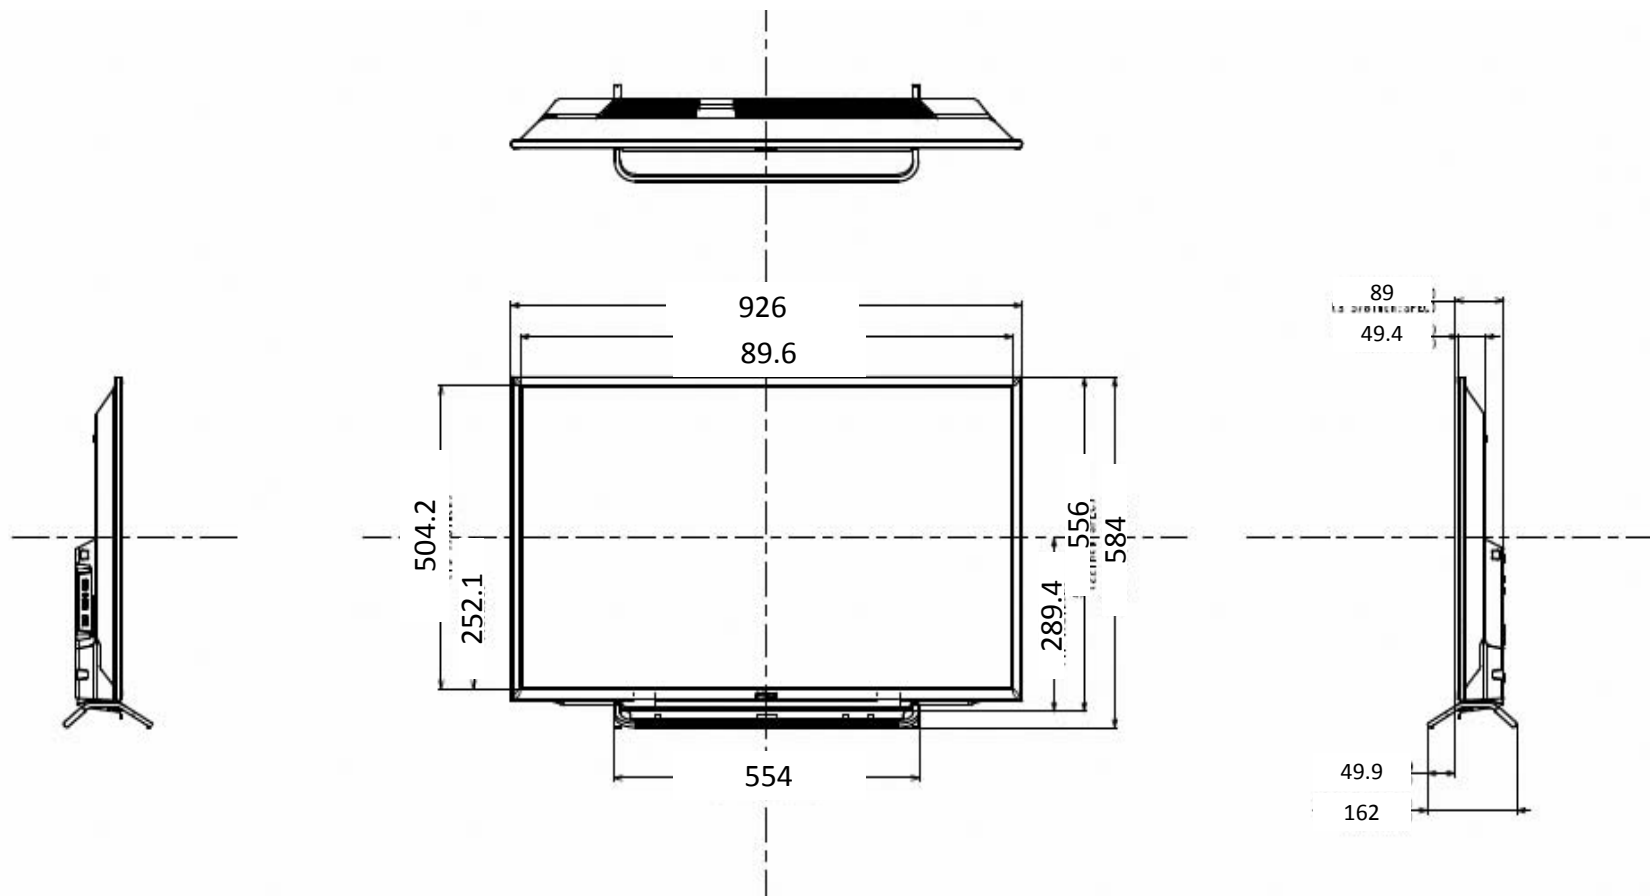

# KDL-40W600B

# KDL-40W600B

M6 HOLES FOR WALL MOUNT BRACKET  
\*REFER INSTRUCTION MANUAL FOR SCREW LENGTH INFORMATION