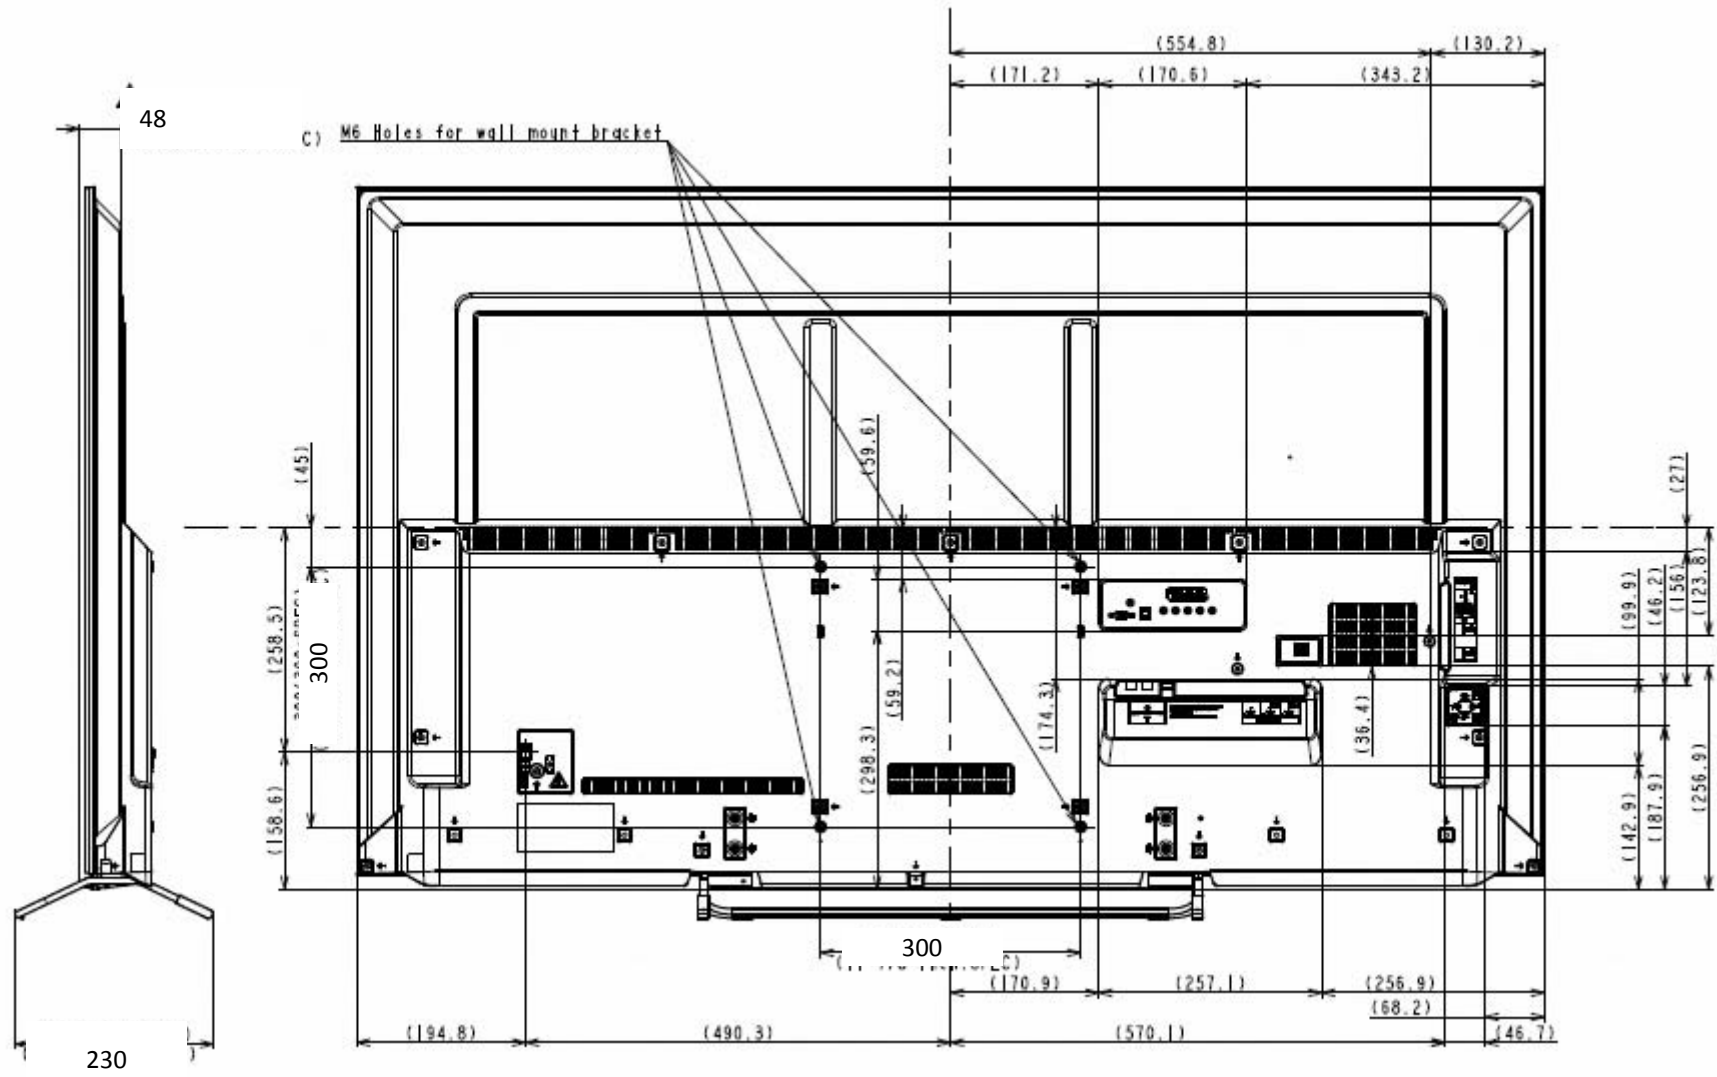

# KDL-60W600B

# KDL-60W600B

SU-WL450 (SLIM)

SU-WL450 (STANDARD)