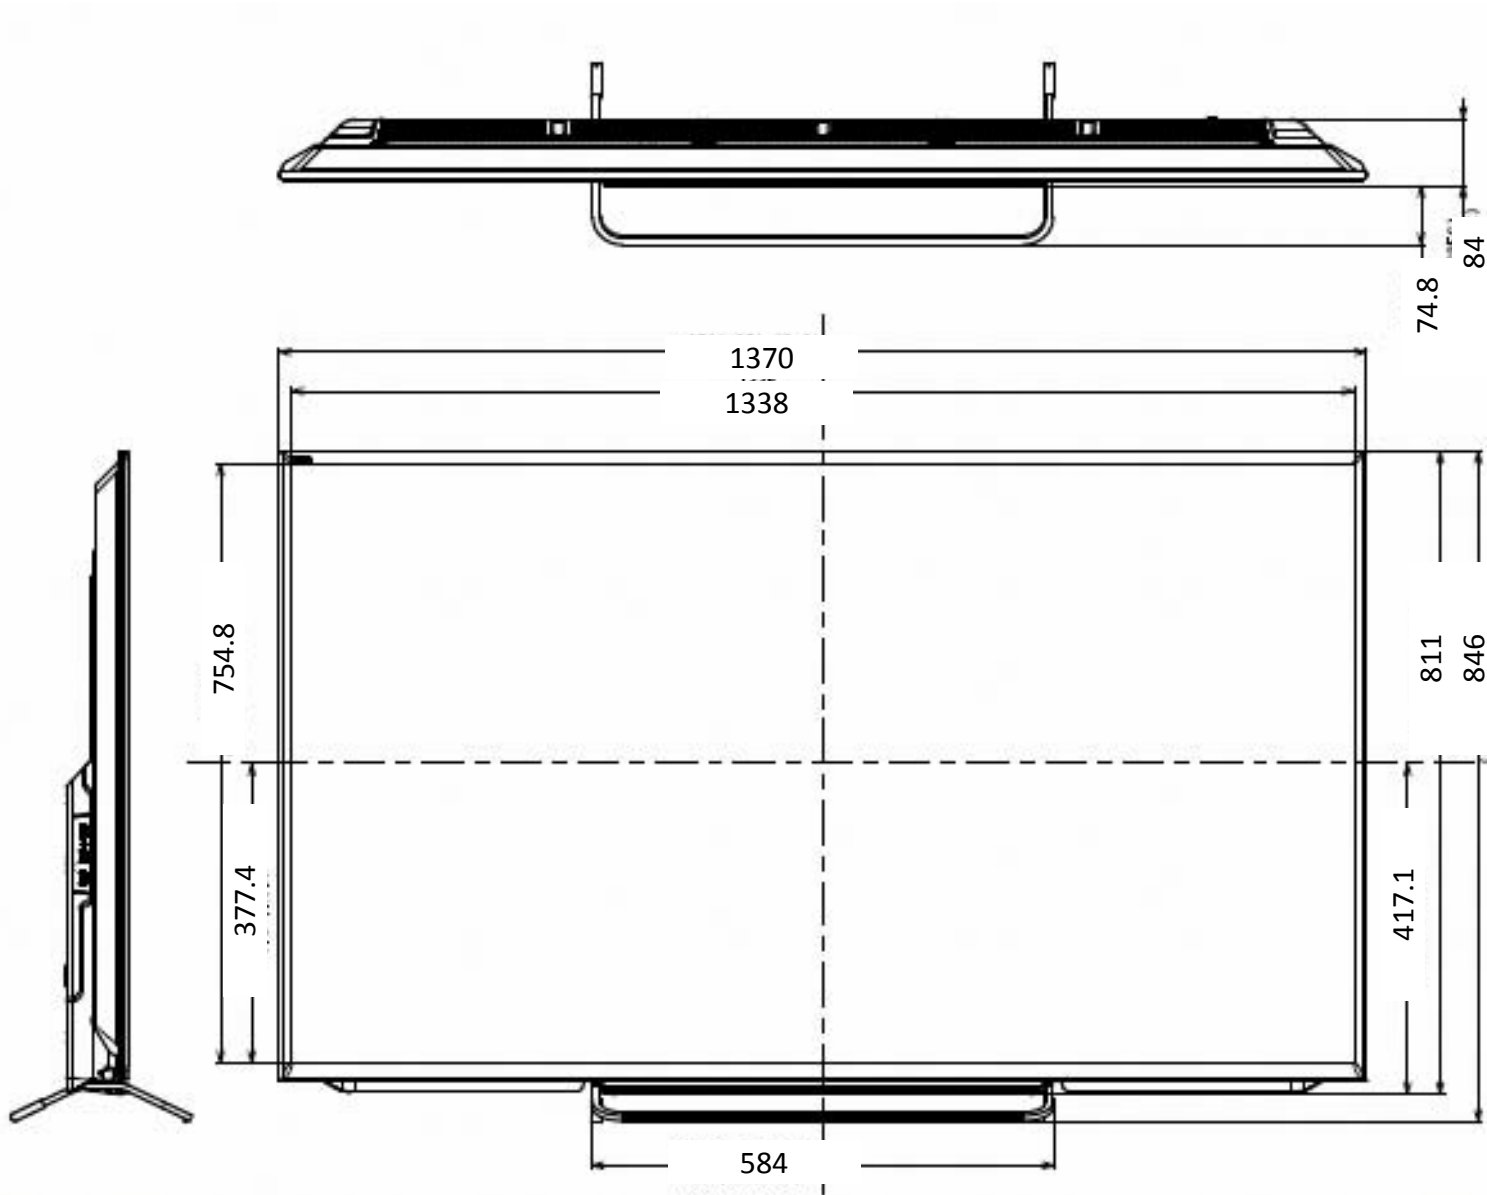

# KDL-60W600B

# KDL-60W600B

SU-WL450 (SLIM)

SU-WL450 (STANDARD)