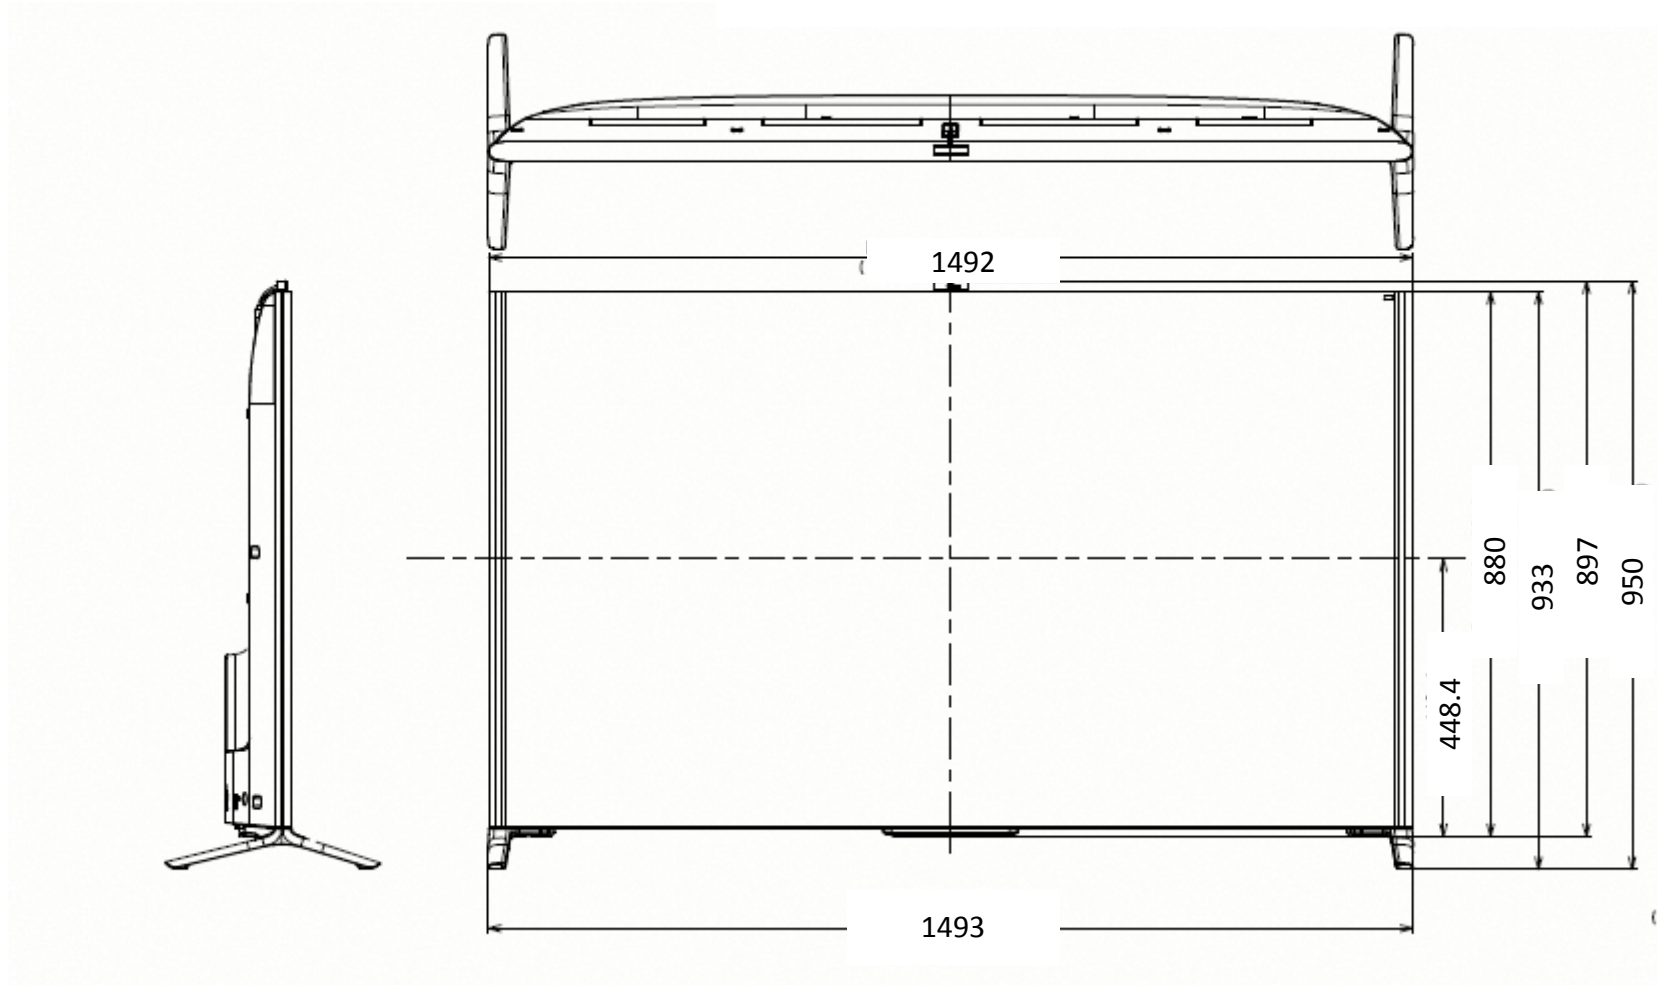

KD-65X9500B

# KD-65X9500B

# KD-65X9500B

- M6 Holes for wall mount bracket  
• Refer instruction manual for screw length information
- M5 Holes for wall mount bracket  
• Refer instruction manual for screw length information

KD-65X9500B