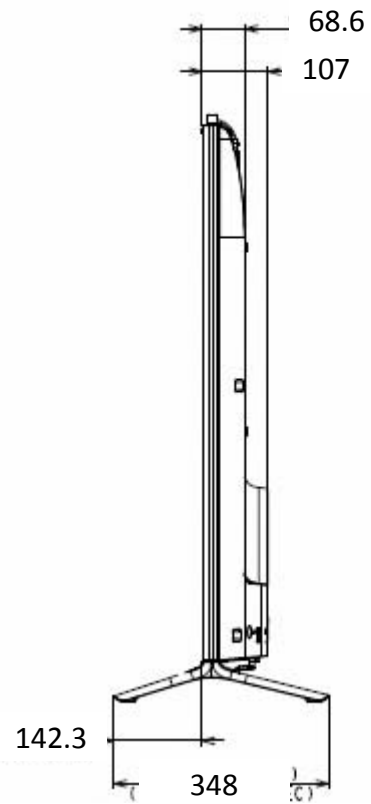

KD-65X9500B

# KD-65X9500B

# KD-65X9500B

- M6 Holes for wall mount bracket  
• Refer instruction manual for screw length information
- M5 Holes for wall mount bracket  
• Refer instruction manual for screw length information

KD-65X9500B

KD-65X9500B

SU-WL450