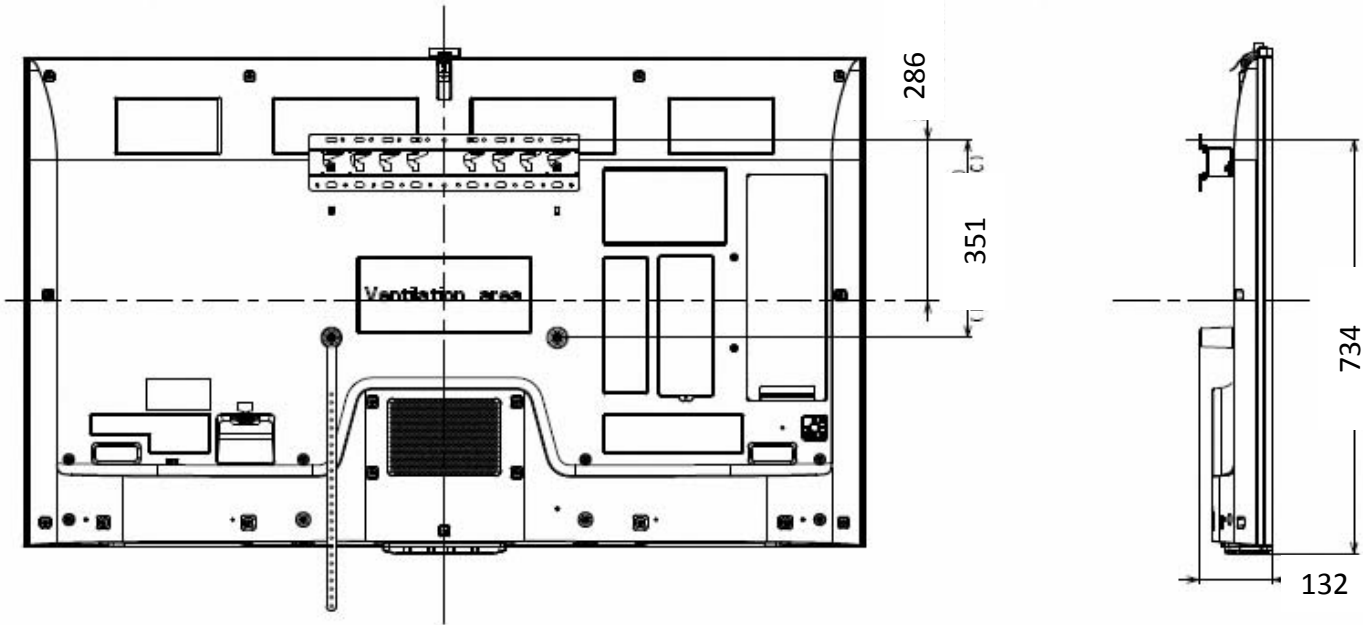

KD-65X9500B

SU-WL450