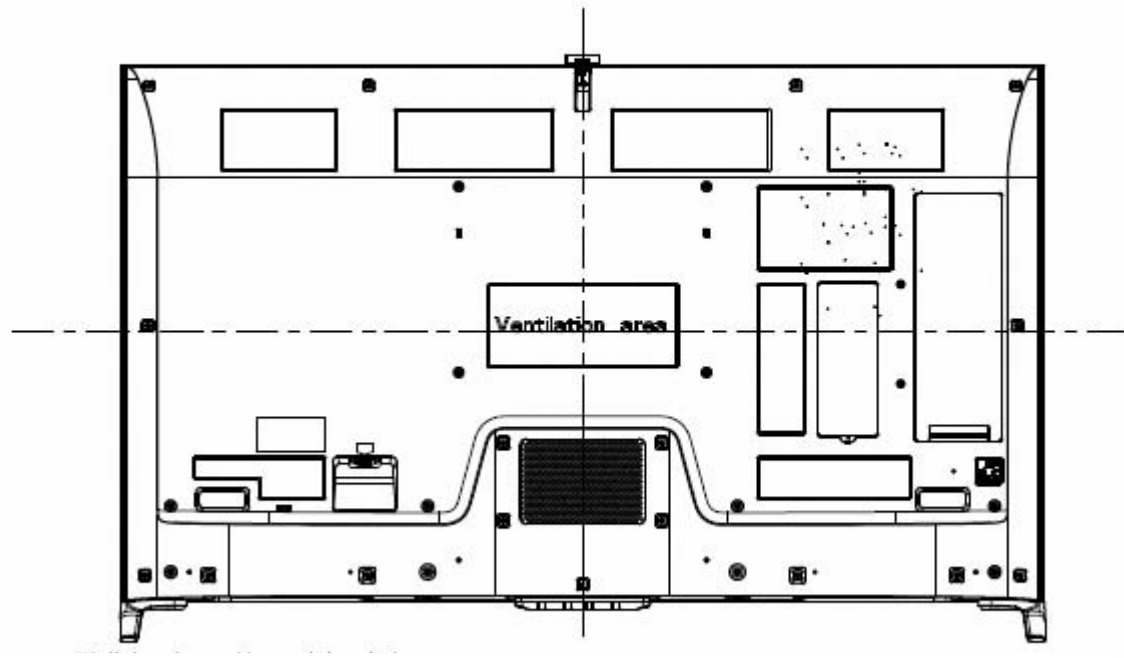

KD-65X9500B

# KD-65X9500B

# KD-65X9500B

- M6 Holes for wall mount bracket  
• Refer instruction manual for screw length information
- M5 Holes for wall mount bracket  
• Refer instruction manual for screw length information

KD-65X9500B

KD-65X9500B

SU-WL450