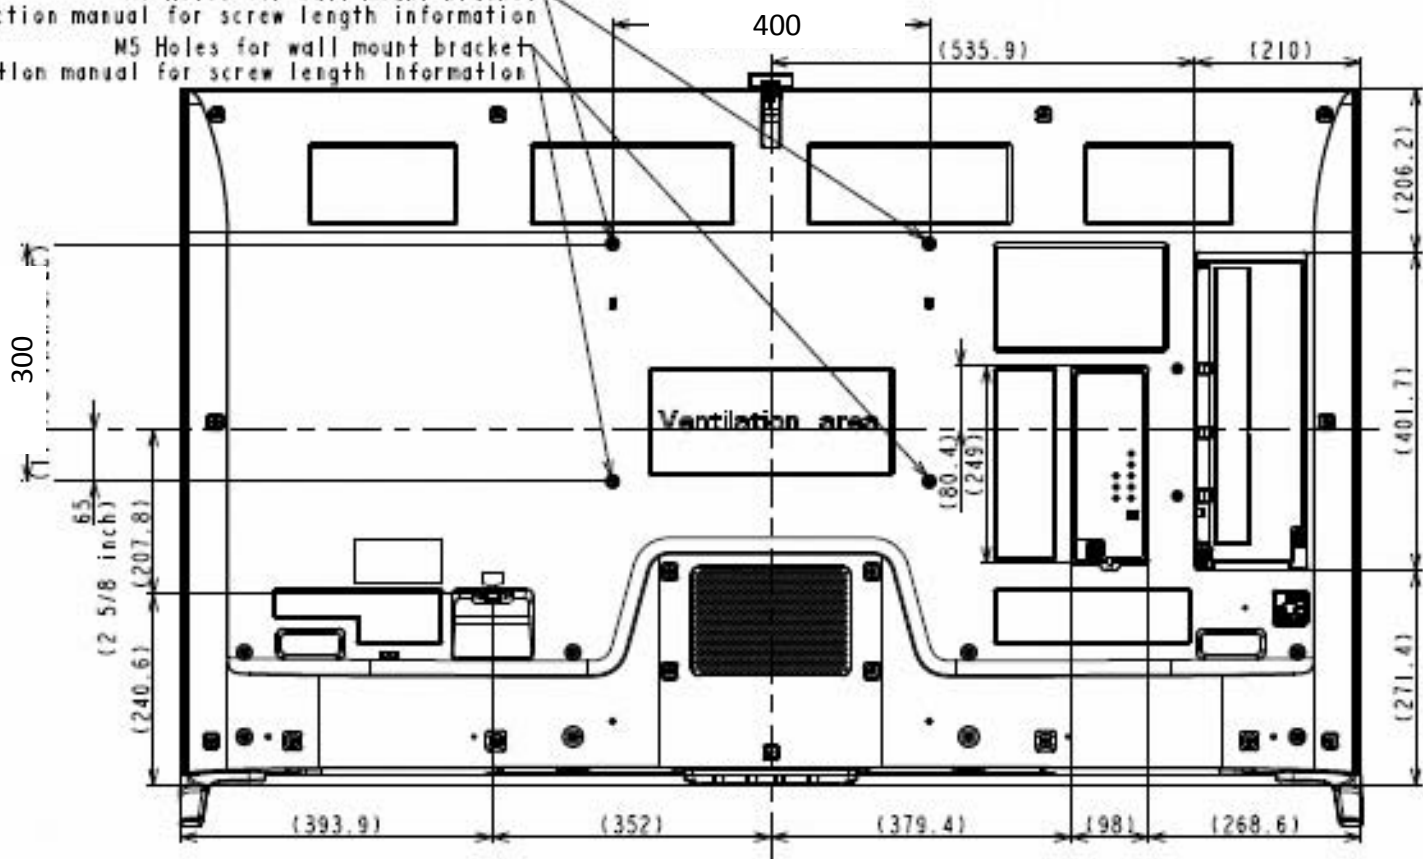

KD-65X9500B

# KD-65X9500B

# KD-65X9500B

- M6 Holes for wall mount bracket  
• Refer instruction manual for screw length information
- M5 Holes for wall mount bracket  
• Refer instruction manual for screw length information

KD-65X9500B

KD-65X9500B

SU-WL450