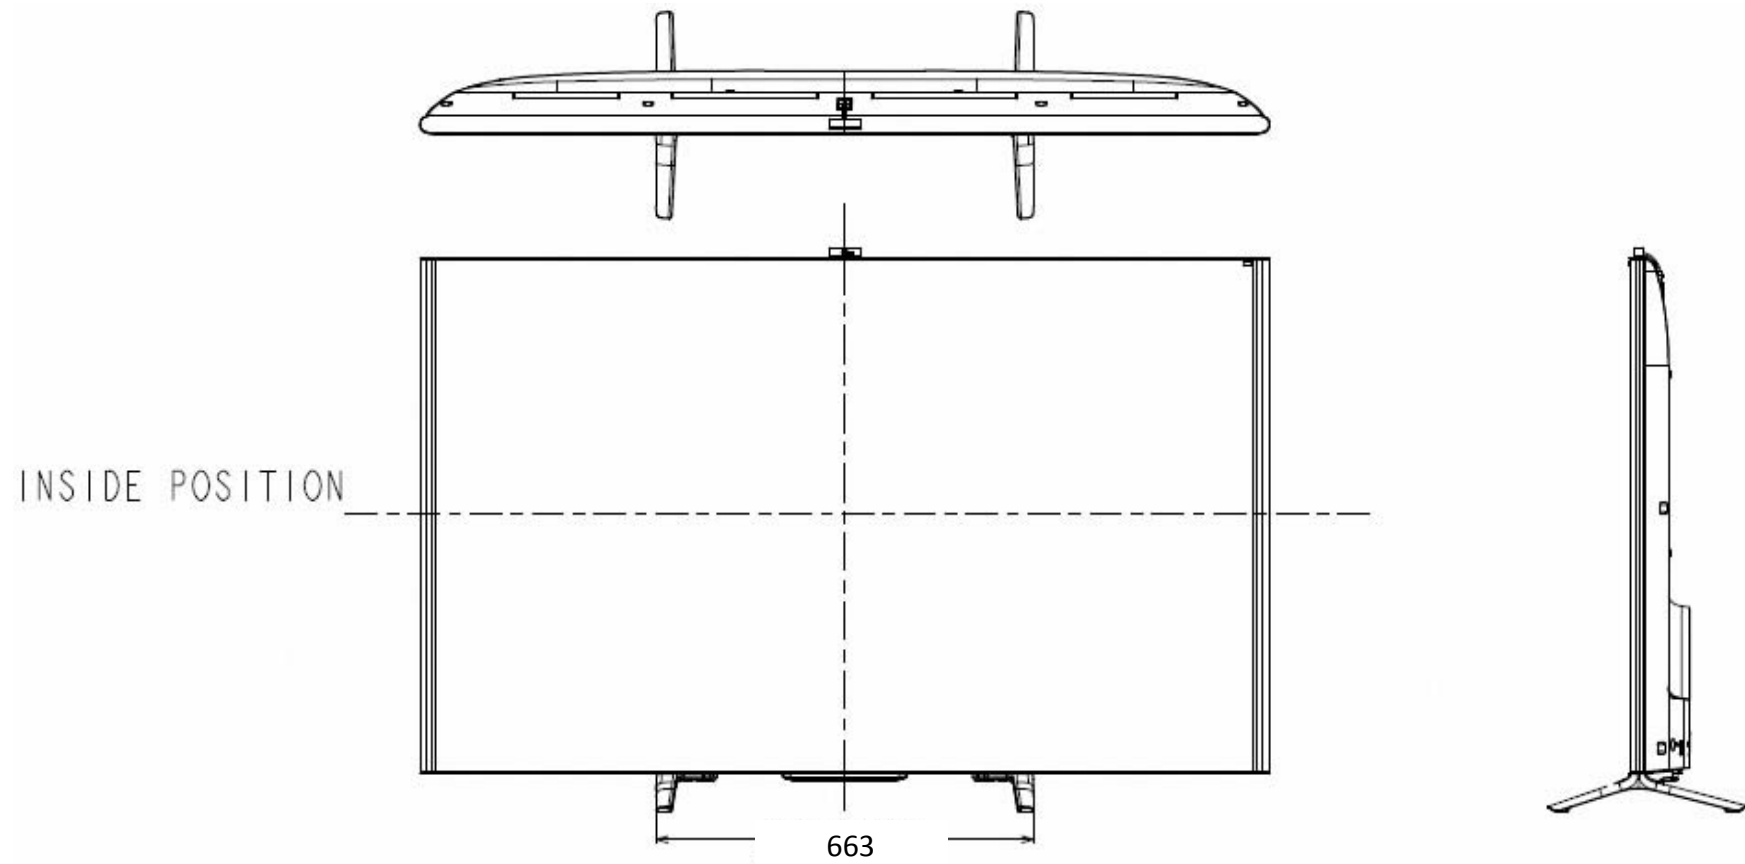

# KD-65X9500B

# KD-65X9500B

- M6 Holes for wall mount bracket  
• Refer instruction manual for screw length information
- M5 Holes for wall mount bracket  
• Refer instruction manual for screw length information

KD-65X9500B